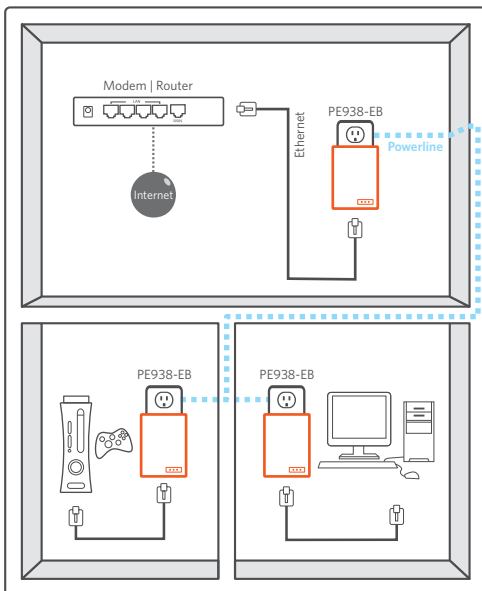

Application

Powerline Features	HomePlug AV	Mediastream™
Modulation	OFDM 1024/256/64/16/8 QAM, QPSK, BPSK	High speed multi-carrier modulation
PHY Rate	Up to 200Mbps	Up to 1Gbps
Scheduling	CSMA/CA and TDMA	CSMA/CA and TDMA
Frequency Band	2 - 28 MHz	50 - 300MHz
Security	128-bit AES encryption	128-bit AES encryption

Operation Range	Estimated range of 300 meters in wall power lines / up to 8 of the HomePlug AV Ethernet bridges per network
Cabling	1000/100Base-T ; Cat. 5/5e/6 UTP cable
Operating Temperature	0°C to 40°C ambient temperature
Storage Temperature	-20°C to 70°C ambient temperature
Humidity	10 to 90% maximum (non-condensing)
Power Input	100 ~ 240V @ 50/60Hz internal
Max. Power Consumption	5W
Power Connector	Embedded US / EU / UK / AU specifications
Housing	Plastic (98mm x 71mm x 34mm)
Buttons	Security button and factory Reset button
Status Lights	Power: on / off ; PLC link: red / orange / green / off Ethernet link: solid / blinking / off
Certifications	FCC Class B / CE mark / HomePlug AV powerline certification